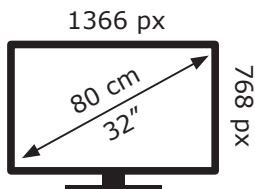

ENERGY

ALTUS

AL32L 4950 4B TTT000

33 kWh/1000h

ABCDEF G

0 kWh/1000h

2019/2013