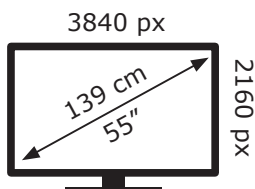

# ENERGY

AL55L 8960 5B SMART  
TJS000

**ALTUS**

**78** kWh/1000h

ABCDEF**G**

**108** kWh/1000h

2019/2013